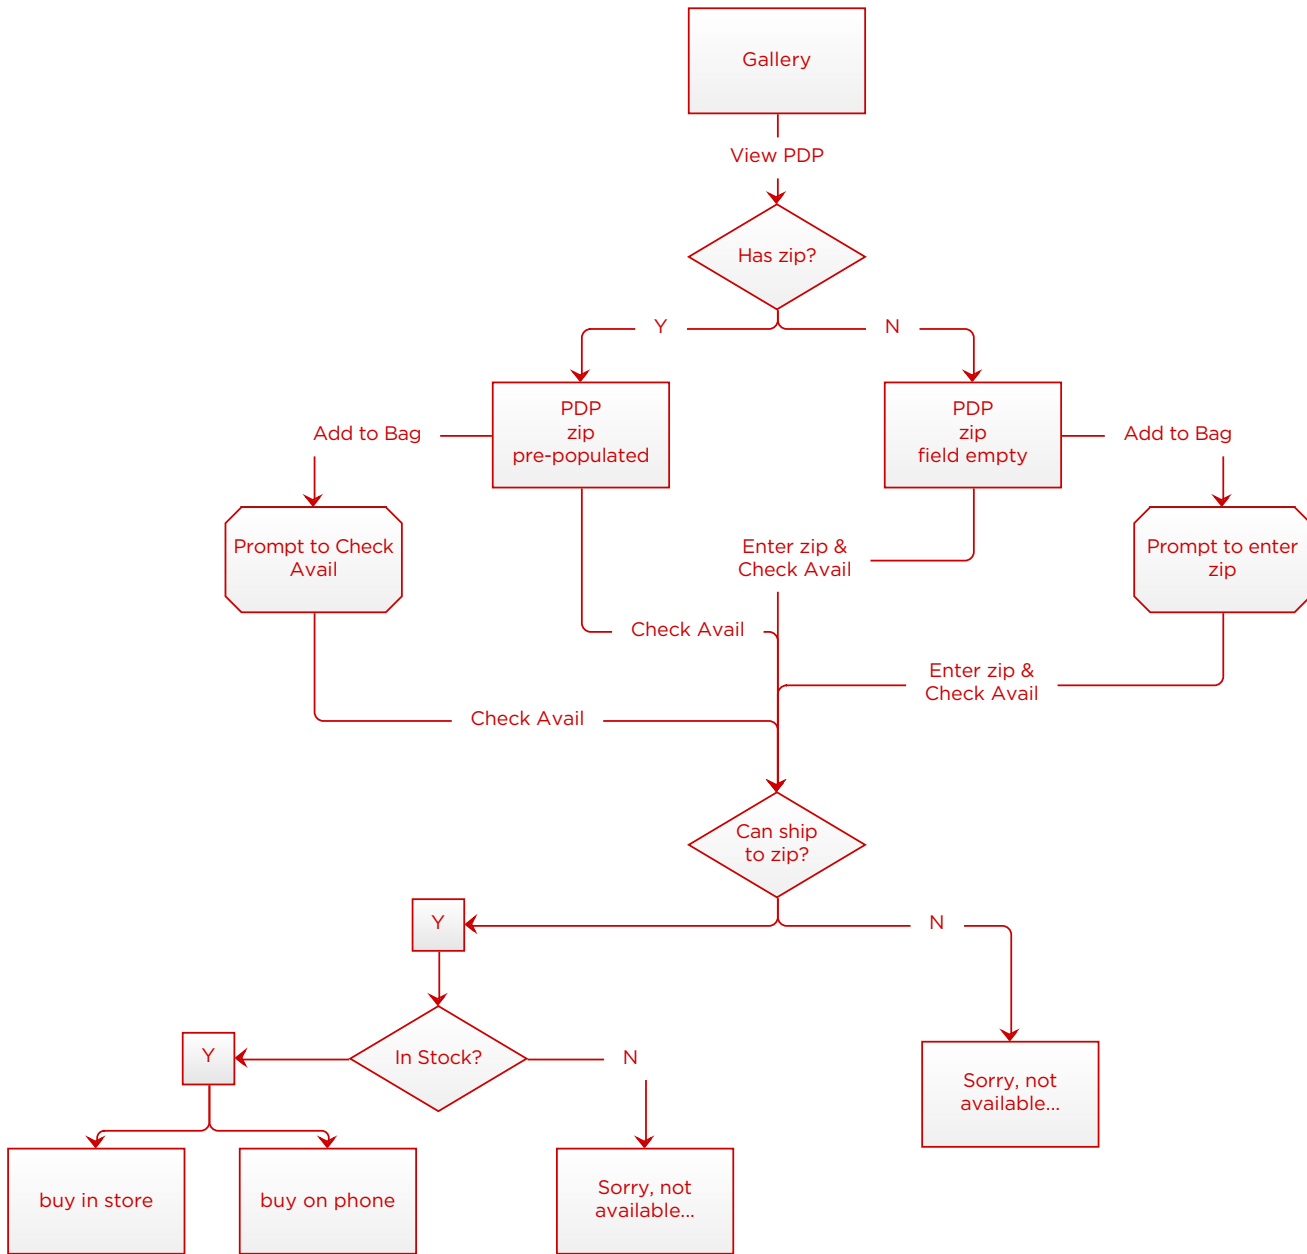

DotCom Silver Browse - MVP

Confidentiality Notice: The information contained on this page may be confidential and legally privileged. It is intended only for use of JCPenney employees. If you are not the intended recipient of this information, you are hereby notified that the disclosure, copying, distribution, or taking of any action in regards to the contents of this page – except its direct delivery to the intended recipient – is strictly prohibited. If you have received this information in error, please notify the sender immediately.